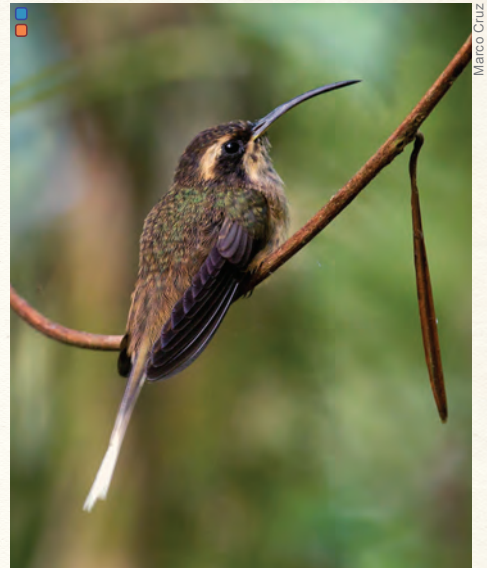

Marco Cruz

Rabo-branco-pequeno
Phaethornis squalidus
Dusky-throated Hermit

12 cm

B