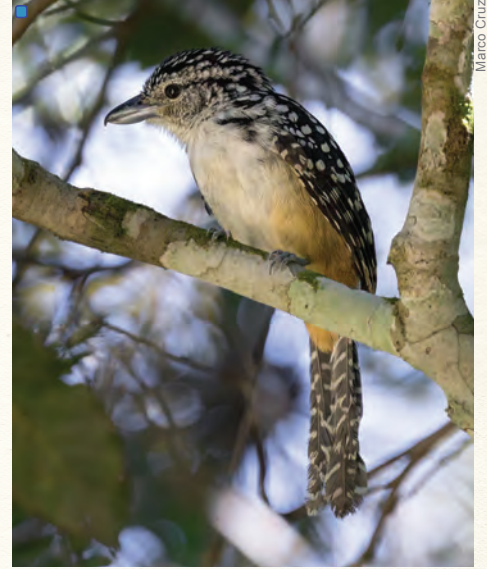

João Emílio Fernandes Rodrigues

**Coruja-orelhuda**  
*Asio clamator*  
Striped Owl

35 cm

**D**

Marco Cruz (M) Hudson Martins (F)

**Matracão**  
*Batara cinérea*  
Giant Antshrike

34 cm

**F**