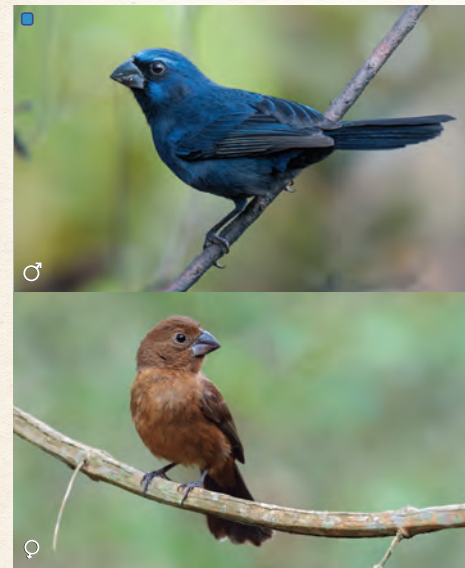

Cardinalidae >

Marco Cruz (F) Hudson Martins (M)

Azulão
Cyanoloxia brissonii
Ultramarine Grosbeak

16 cm

D